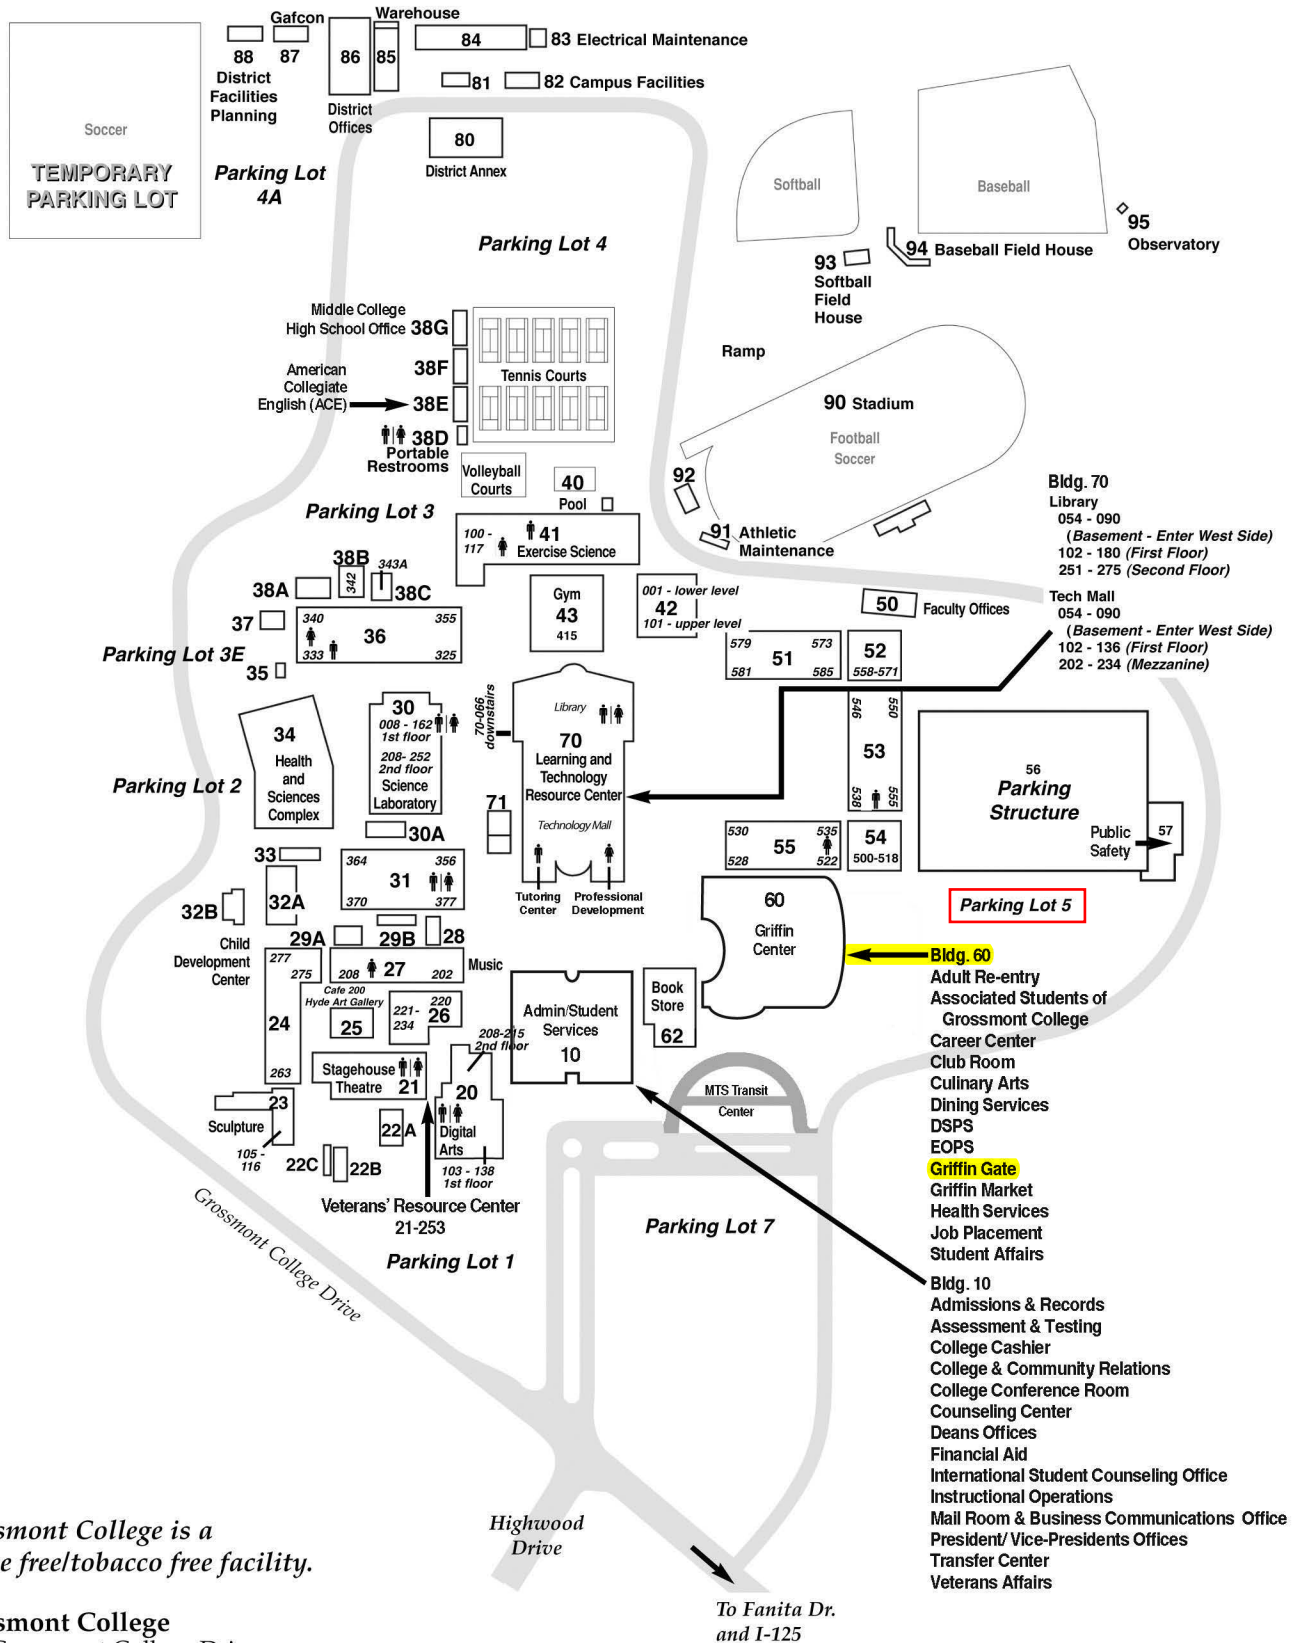

WHO: CONTRACTORS WITH B AND C10 LICENSES

WHEN: FRIDAY, DECEMBER 13, 2013 · 7:30-9:00 AM

WHERE: GRIFFIN GATE AT GROSSMONT COLLEGE

PARKING: LOT 5, STUDENT SPACES

(SEE MAP ON NEXT PAGE; NO PARKING PERMITS REQUIRED FOR THIS EVENT)

Grossmont College Campus Map

Grossmont College is a smoke free/tobacco free facility.

Grossmont College
 8800 Grossmont College Drive
 El Cajon, CA 92020-1799

Restroom Legend